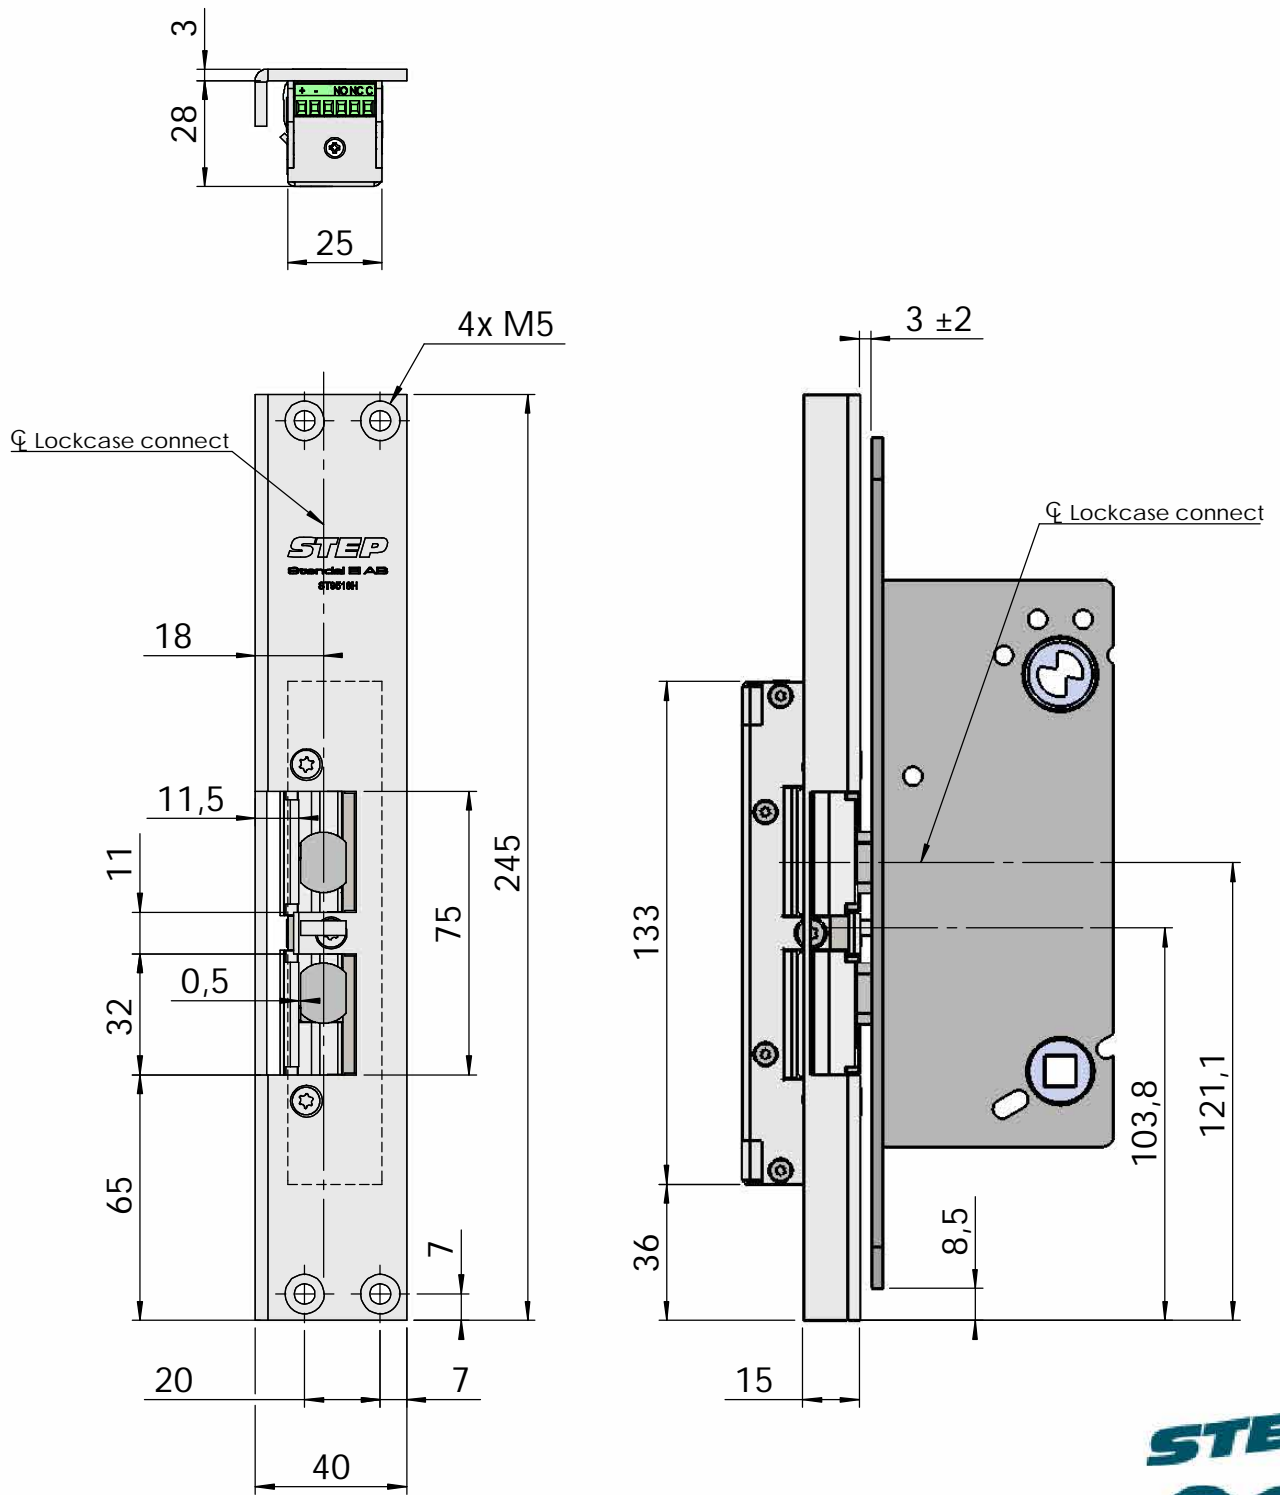

Montering för Connect

This document shall not be copied without owners written allowance and its content shall not be exposed for third part nor be used for unauthorized purpose.

| | |
|--------------------------------|--|
| Owner Stendals EI AB | Title/Description STEP 92 med vinklad stolpe plös 12mm Montering för Connect |
| | Drawing no. ST9518H Scale 1:2 |