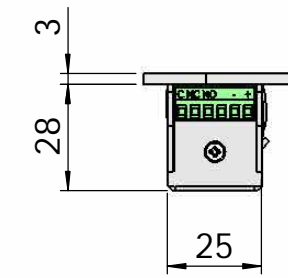

Montering för Modul

This document shall not be copied without owners written allowance and its content shall not be exposed for third part nor be used for unauthorized purpose.

Owner
Stendals EI AB

Title/Description
**STEP 92 med plan stolpe plös 12mm
Montering för Modul**

Drawing no. **ST9506**

Scale
1:2