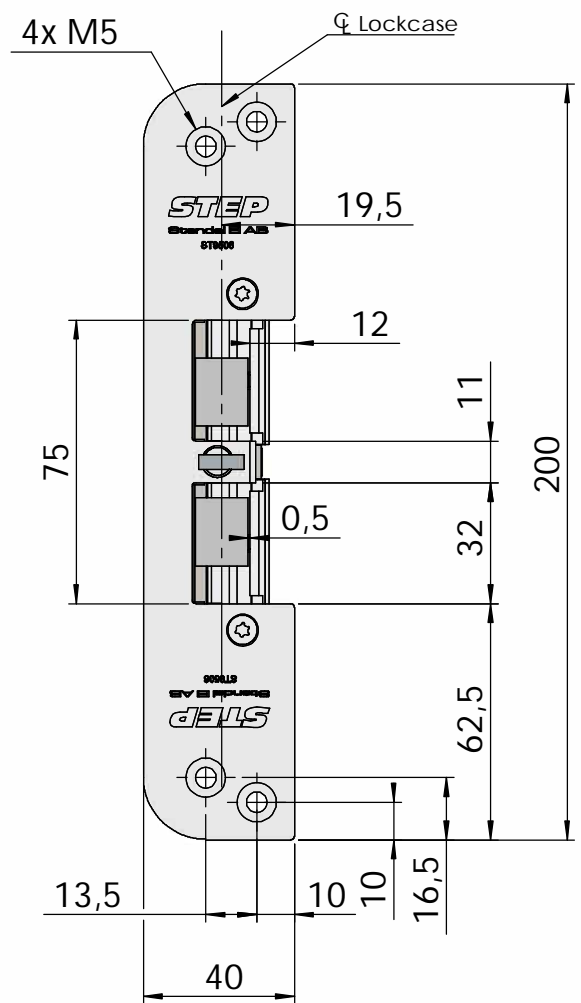

Montering för Modul

This document shall not be copied without owners written allowance and its content shall not be exposed for third part nor be used for unauthorized purpose.

Owner
Stendals EI AB

Title/Description
**STEP 92 med plan stolpe plös 12mm
Montering för Modul**

Drawing no. **ST9506**

Scale
1:2