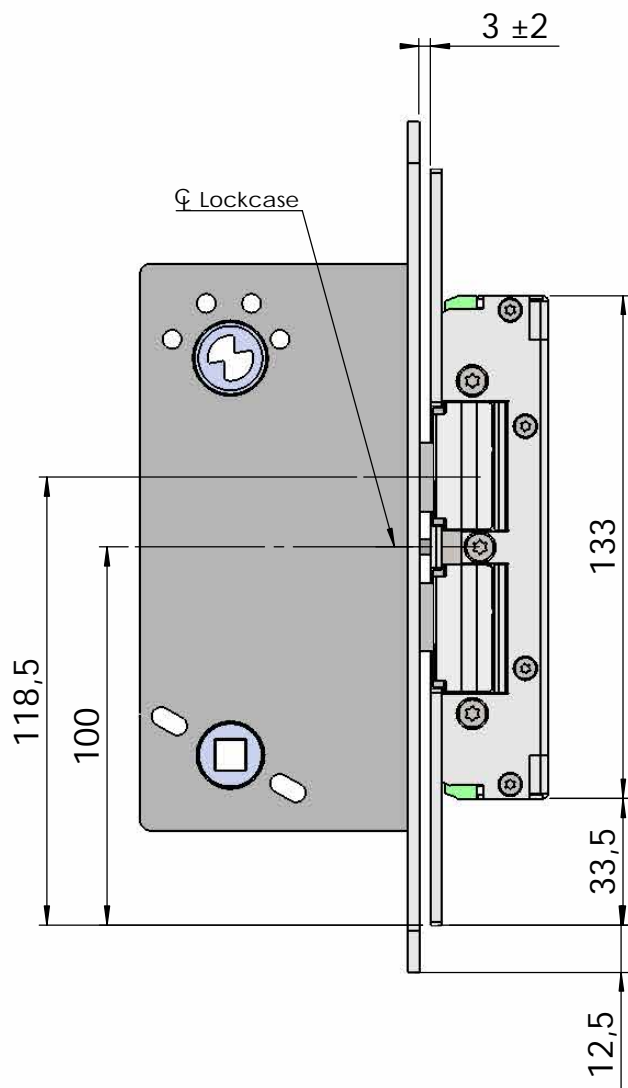

Montering för Modul

This document shall not be copied without owners written allowance and its content shall not be exposed for third part nor be used for unauthorized purpose.

Owner
Stendals EI AB

Title/Description
**STEP 92 med plan stolpe plös 12mm
Montering för Modul**

Drawing no. **ST9506**

Scale
1:2